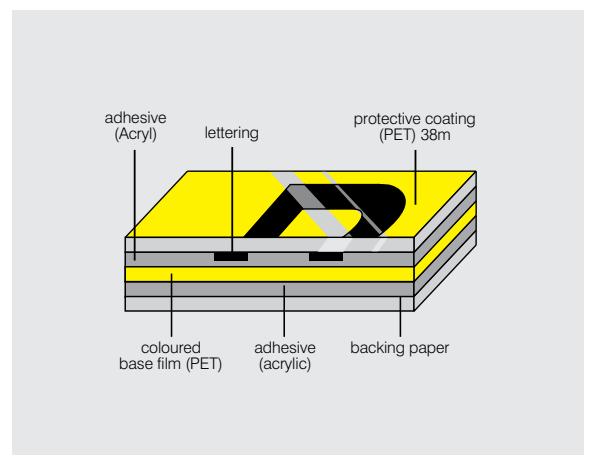

Stylish labels in an instant

Have fun and be creative with the Deco Mode function! Simply choose from one of the 15 designs, type in your text and print. In seconds you will have a high quality, durable label that will last for many years.

Make your mark!

The features of the P-touch 1290DT make it quick and easy to create your perfect label in seconds. Add a personal touch to your labels using the stylish Deco Mode or by adding frames around your text. And with 80 built-in symbols, two fonts and eight different font styles, the possibilities are virtually endless. Be imaginative with your labelling!

P-touch laminated labels – designed to last

Unlike ordinary labels, Brother P-touch laminated TZ tapes consist of six layers of materials, resulting in a thin, extremely strong label. Characters are formed with a thermal transfer ink and sandwiched between two protective layers of PET (polyester film). We've tested them to the extreme, against the effects of abrasion, temperature, chemicals and sunlight. Results prove that Brother P-touch laminated labels out-perform competitor labels, so you can be confident of a professional quality label that has been designed to last.

Specifications

Items included	
Included Items	- P-touch 1290 Labelling Machine - Desk tidy tray - 12mm TZ-231 black on white laminated label cassette (8m) - AC Adapter - User Guide
Hardware	
Housing Dimensions(mm)	159mm (W) x 157(D) x 61.7(H)
Housing Weight	485 g
Tape Size	TZ Tape: 3.5, 6, 9, 12mm
Print Resolution	180 dpi
Max. Print Height	9.0 mm
Max. Print Speed	10 mm / sec
Cutter Type	Cutter Blade
Keyboard type	QWERTY / AZERTY / QWERTZ
Number of Keys	61 keys
LCD display	15 chrs x 1 line
LCD size	70mm x 17mm
Text Buffer	Max 80 chrs
Label Memory	720 chrs (9 areas x 80 chrs)
Power	AC adapter (AD-24ES)